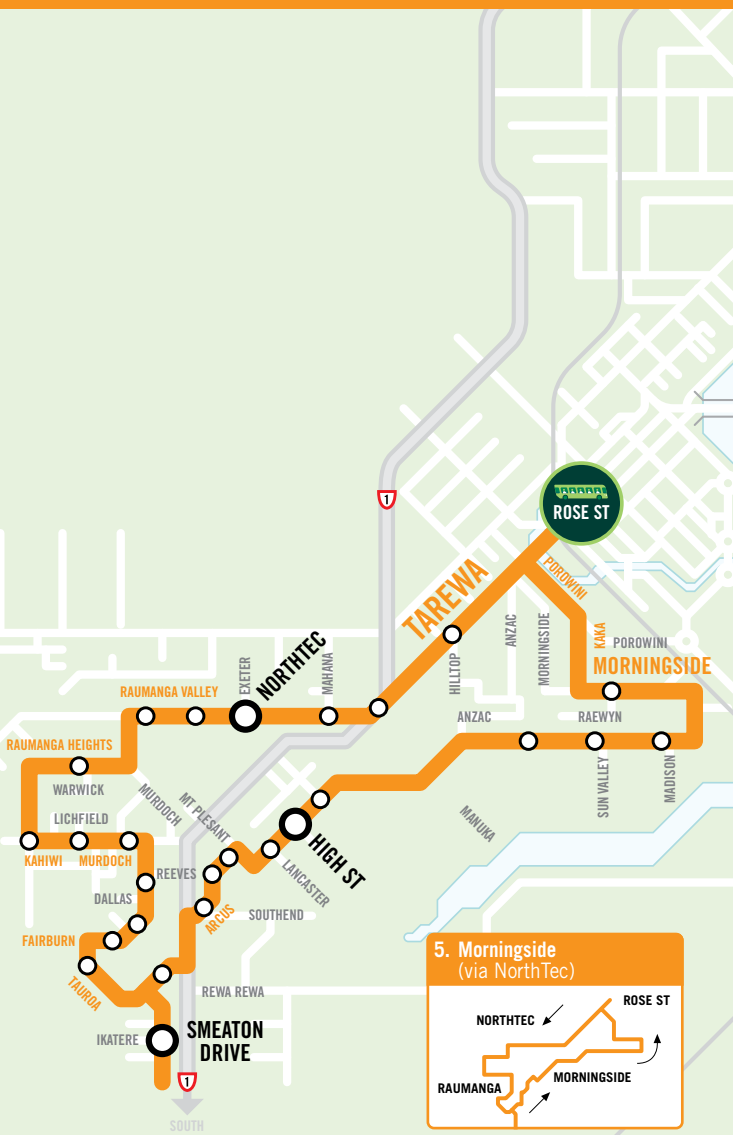

# Raumanga & Morningside

## 5. Morningside (via Northtec)

	Depart Rose St	NorthTec	Smeaton Drive	High St	Arrive Rose St
<b>MONDAY TO FRIDAY</b>					
AM	7:00	7:05	7:11	7:17	7:30
	8:00	8:05	8:11	8:17	8:30
	9:00	9:05	9:11	9:17	9:30
	10:00	10:05	10:11	10:17	10:30
PM	12:05	12:10	12:16	12:22	12:35
	2:00	2:05	2:11	2:17	2:30
	3:30	3:35	3:41	3:47	4:00
	4:30	4:35	4:41	4:47	5:00
	5:30	5:35	5:41	5:47	6:00

## 5A. Raumanga (via Morningside)

	Depart Rose St	High St	Smeaton Drive	NorthTec	Arrive Rose St
<b>MONDAY TO FRIDAY</b>					
AM	6:30	6:35	6:40	6:50	7:00
	7:30	7:35	7:40	7:50	8:00
	8:30	8:35	8:40	8:50	9:00
	9:30	9:35	9:40	9:50	10:00
	11:00	11:05	11:10	11:20	11:30
PM	1:00	1:05	1:10	1:20	1:30
	3:00	3:05	3:10	3:20	3:30
	4:00	4:05	4:10	4:20	4:30
	5:00	5:05	5:10	5:20	5:30
	6:00	6:05	6:10	6:20	6:30

<b>SATURDAY</b>					
AM	7:30	7:35	7:40	7:50	8:00
	9:30	9:35	9:40	9:50	10:00
	11:30	11:35	11:40	11:50	12:00
PM	1:30	1:35	1:40	1:50	2:00
	3:30	3:35	3:40	3:50	4:00

**NO SERVICES ON SUNDAYS OR PUBLIC HOLIDAYS**