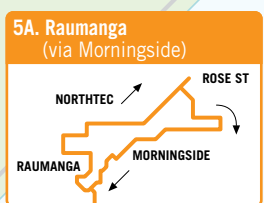

# Raumanga & Morningside

## 5. Morningside (via Northtec)

	Depart Rose St	NorthTec	Smeaton Drive	High St	Arrive Rose St
<b>MONDAY TO FRIDAY</b>					
AM	7:00	7:05	7:11	7:17	7:30
	8:00	8:05	8:11	8:17	8:30
	9:00	9:05	9:11	9:17	9:30
	10:00	10:05	10:11	10:17	10:30
PM	12:05	12:10	12:16	12:22	12:35
	2:00	2:05	2:11	2:17	2:30
	3:30	3:35	3:41	3:47	4:00
	4:30	4:35	4:41	4:47	5:00
	5:30	5:35	5:41	5:47	6:00

## 5A. Raumanga (via Morningside)

	Depart Rose St	High St	Smeaton Drive	NorthTec	Arrive Rose St
<b>MONDAY TO FRIDAY</b>					
AM	6:30	6:35	6:40	6:50	7:00
	7:30	7:35	7:40	7:50	8:00
	8:30	8:35	8:40	8:50	9:00
	9:30	9:35	9:40	9:50	10:00
	11:00	11:05	11:10	11:20	11:30
PM	1:00	1:05	1:10	1:20	1:30
	3:00	3:05	3:10	3:20	3:30
	4:00	4:05	4:10	4:20	4:30
	5:00	5:05	5:10	5:20	5:30
	6:00	6:05	6:10	6:20	6:30