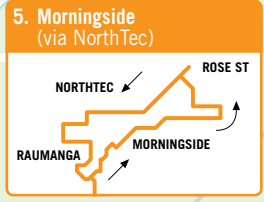

# Raumanga & Morningside

## 5. Morningside (via Northtec)

	Depart Rose St	NorthTec	Smeaton Drive	High St	Arrive Rose St
<b>MONDAY TO FRIDAY</b>					
AM	7:00	7:05	7:11	7:17	7:30
	8:00	8:05	8:11	8:17	8:30
	9:00	9:05	9:11	9:17	9:30
	10:00	10:05	10:11	10:17	10:30
PM	12:05	12:10	12:16	12:22	12:35
	2:00	2:05	2:11	2:17	2:30
	3:30	3:35	3:41	3:47	4:00
	4:30	4:35	4:41	4:47	5:00
	5:30	5:35	5:41	5:47	6:00

## 5A. Raumanga (via Morningside)

	Depart Rose St	High St	Smeaton Drive	NorthTec	Arrive Rose St
<b>MONDAY TO FRIDAY</b>					
AM	6:30	6:35	6:40	6:50	7:00
	7:30	7:35	7:40	7:50	8:00
	8:30	8:35	8:40	8:50	9:00
	9:30	9:35	9:40	9:50	10:00
	11:00	11:05	11:10	11:20	11:30
PM	1:00	1:05	1:10	1:20	1:30
	3:00	3:05	3:10	3:20	3:30
	4:00	4:05	4:10	4:20	4:30
	5:00	5:05	5:10	5:20	5:30
	6:00	6:05	6:10	6:20	6:30