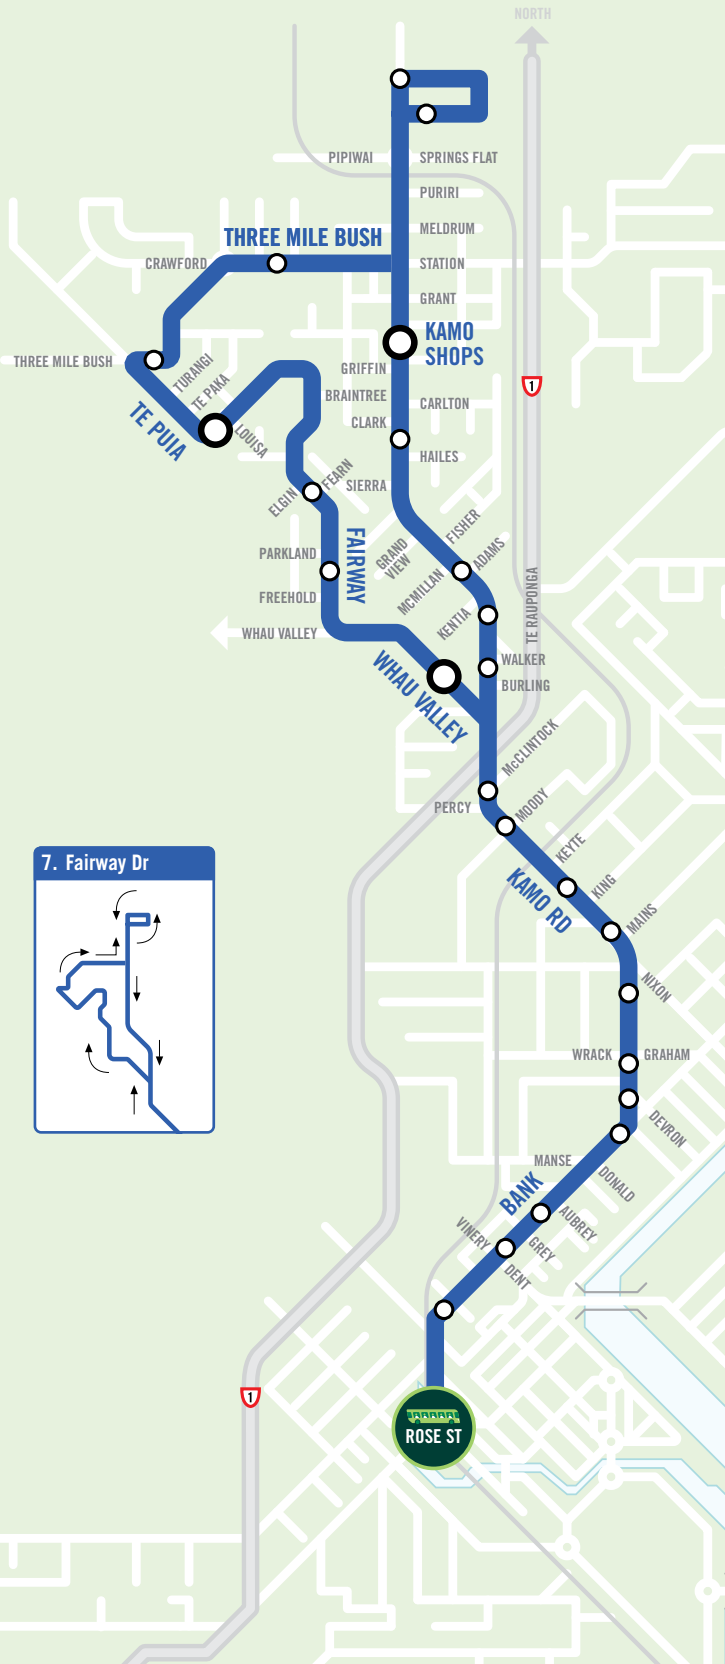

Fairway Drive

7

7 : Fairway Drive

Depart Rose St	Whau Valley	Top of Fairway Dr	Winger Cr	Kamo Shops	Arrive Rose St
-------------------	-------------	----------------------	-----------	------------	-------------------

MONDAY TO FRIDAY

AM	7:00	7:10	7:16	7:27	7:32	7:55
	8:00	8:11	8:17	8:28	8:33	8:56
	10:00	10:10	10:17	10:27	10:32	10:48
PM	12:30	12:40	12:47	12:57	1:02	1:17
	3:00	3:12	3:17	3:27	3:34	3:57
	4:30	4:42	4:47	4:57	5:04	5:27
	5:30	5:42	5:47	5:57	6:04	6:25

SATURDAY

AM	8:00	8:10	8:15	7:25	8:30	8:45
	10:00	10:10	10:15	10:25	10:30	10:45
PM	12:00	12:10	12:15	12:25	12:30	12:45
	2:00	2:10	2:15	2:25	2:30	2:45
	4:00	4:10	4:15	4:25	4:30	4:45

NO SERVICES ON SUNDAYS OR PUBLIC HOLIDAYS