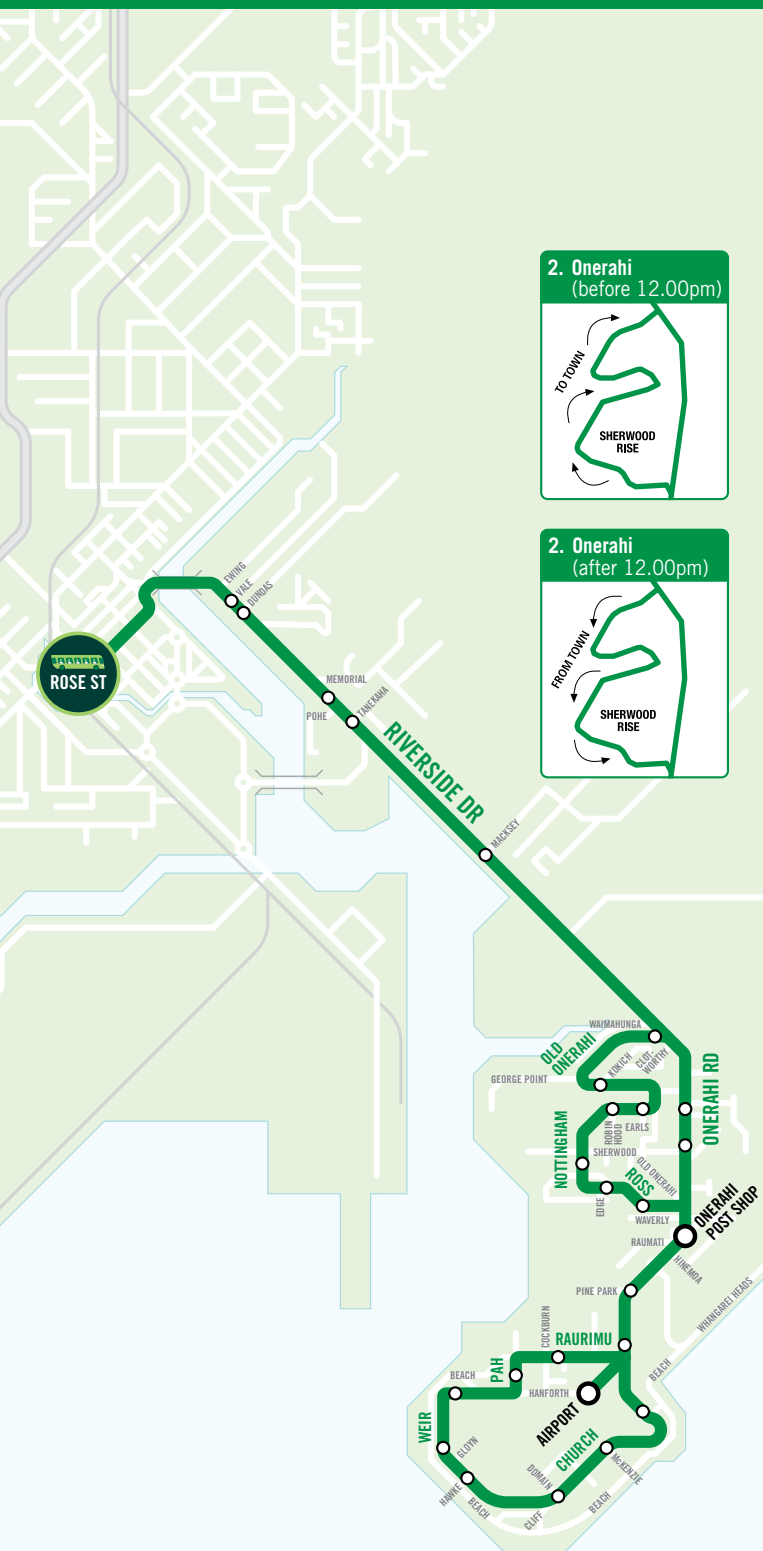

Onerahi

2

2 : Onerahi (morning route)

	Depart Rose St	Onerahi opposite New World	Airport	Onerahi Shops	Arrive Rose St
MONDAY TO FRIDAY					
AM	6:05	6:15	6:18	6:29	6:45
	6:35	6:45	6:48	6:59	7:15
	7:05	7:15	7:18	7:30	7:50
	7:35	7:45	7:48	8:00	8:20
	8:05	8:15	8:18	8:30	8:50
	8:40	8:50	8:53	9:05	9:20
	9:15	9:25	9:28	9:40	9:55
	10:20	10:30	10:33	10:45	11:00
	11:15	11:25	11:28	11:40	11:55

SATURDAY

	Depart Rose St	Old Onerahi Rd	Airport	Onerahi Shops	Arrive Rose St
AM	7:15	7:25	7:28	7:39	7:55
	8:15	8:25	8:28	8:39	8:55
	9:15	9:25	9:28	9:39	9:55
	10:15	10:25	10:28	10:39	10:55
	11:15	11:25	11:28	11:39	11:55

2 : Onerahi (afternoon route)

	Depart Rose St	Old Onerahi Rd	Airport	Onerahi Shops	Arrive Rose St
MONDAY TO FRIDAY					
PM	12:20	12:29	12:37	12:45	1:00
	1:15	1:24	1:32	1:40	1:55
	2:15	2:24	2:32	2:40	2:55
	3:15	3:24	3:32	3:40	3:55
	4:15	4:24	4:32	4:40	4:55
	4:45	4:55	5:05	5:14	5:30
	5:25	5:35	5:45	5:54	6:10
	5:45	5:55	6:05	6:14	6:30
	6:20	6:30	6:40	6:49	7:05

SATURDAY

	Depart Rose St	Old Onerahi Rd	Airport	Onerahi Shops	Arrive Rose St
PM	12:15	12:24	12:32	12:40	12:55
	1:15	1:24	1:32	1:40	1:55
	2:15	2:24	2:32	2:40	2:55
	3:20	3:29	3:37	3:45	4:00
	4:15	4:24	4:32	4:40	4:55