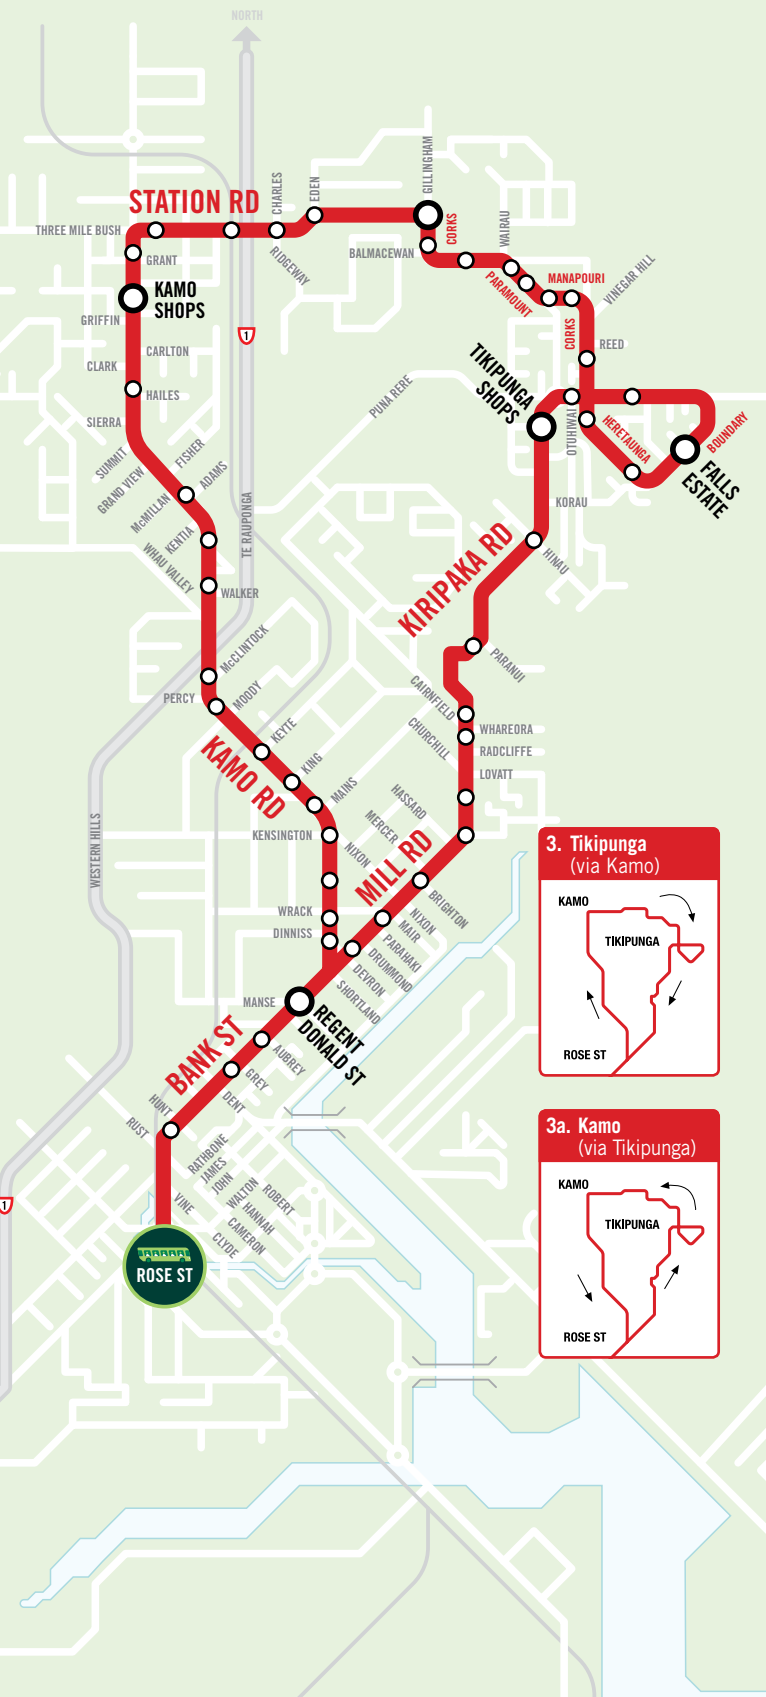

Kamo & Tikipunga

3 & 3A

3 : Tikipunga (via Kamo)

	Depart Rose St	Kamo Shops	Station Rd	Falls Estate	Tikipunga Shops	Regent	Arrive Rose St
MONDAY TO FRIDAY							
AM	6:30	6:41	6:44	6:50	6:53	7:00	7:06
	7:00	7:13	7:16	7:22	7:25	7:32	7:40
	7:30	7:43	7:46	7:52	7:55	8:02	8:10
	8:00	8:13	8:16	8:22	8:25	8:32	8:40
	8:30	8:43	8:46	8:52	8:55	9:02	9:10
PM	10:15	10:28	10:31	10:37	10:40	10:47	10:55
	12:15	12:28	12:31	12:37	12:40	12:47	12:55
	2:15	2:28	2:31	2:37	2:40	2:47	2:55
	4:15	4:28	4:31	4:37	4:40	4:47	4:57
	4:45	4:58	5:01	5:07	5:10	5:17	5:29
5:15	5:28	5:31	5:37	5:40	5:47	5:57	

SATURDAY

AM	8:15	8:28	8:30	8:36	8:40	8:47	8:55
	10:15	10:28	10:30	10:36	10:40	10:47	10:55
PM	12:15	12:28	12:30	12:36	12:40	12:47	12:55
	2:15	2:28	2:30	2:36	2:40	2:47	2:55
	4:15	4:28	4:30	4:36	4:40	4:47	4:55

3A : Kamo (via Tikipunga)

	Depart Rose St	Donald St	Tikipunga Shops	Falls Estate	Station Rd	Kamo Shops	Arrive Rose St	
MONDAY TO FRIDAY								
AM	6:05	6:09	6:14	6:17	6:21	6:24	6:44	
	6:35	6:39	6:44	6:47	6:52	6:55	7:15	
	7:05	7:10	7:15	7:18	7:24	7:27	7:50	
	7:35	7:41	7:46	7:49	7:55	7:58	8:21	
	8:05	8:11	8:16	8:19	8:25	8:28	8:51	
	8:35	8:40	8:45	8:48	8:54	8:57	9:30	
	9:15	9:20	9:25	9:28	9:34	9:37	10:00	
	11:15	11:20	11:25	11:28	11:34	11:37	12:00	
	PM	1:15	1:20	1:25	1:28	1:34	1:37	2:00
		3:15	3:21	3:27	3:30	3:36	3:39	4:05
4:00		4:06	4:12	4:15	4:21	4:24	4:47	
4:30		4:36	4:42	4:45	4:51	4:54	5:16	
5:00	5:06	5:12	5:15	5:21	5:24	5:47		
5:30	5:36	5:42	5:45	5:51	5:54	6:16		
6:00	6:06	6:12	6:15	6:21	6:24	6:47		
SATURDAY								
AM	7:15	7:19	7:25	7:28	7:32	7:35	7:55	
	9:15	9:19	9:25	9:28	9:32	9:35	9:55	
	11:15	11:19	11:25	11:28	11:32	11:35	11:55	
PM	1:15	1:19	1:25	1:28	1:32	1:35	1:55	
	3:15	3:19	3:25	3:28	3:32	3:35	3:55	