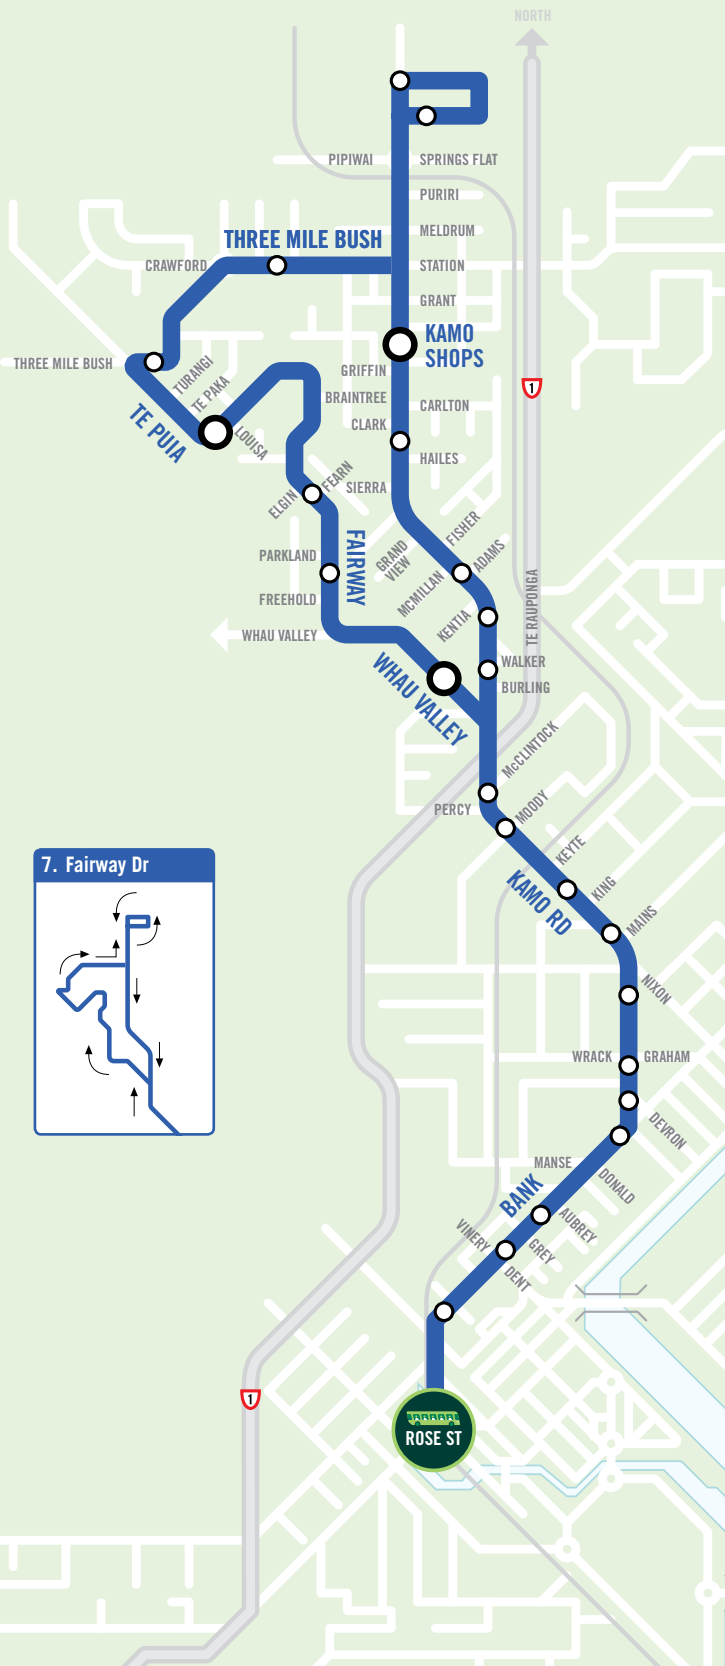

Fairway Drive

7

7 : Fairway Drive

Depart Rose St	Whau Valley	Top of Fairway Dr	Kamo Shops	Arrive Rose St
-------------------	-------------	----------------------	------------	-------------------

MONDAY TO FRIDAY

AM	7:00	7:10	7:16	7:32	7:55
	8:00	8:11	8:17	8:33	8:56
	10:00	10:10	10:17	10:32	10:48
PM	12:30	12:40	12:47	1:02	1:17
	3:00	3:12	3:17	3:34	3:57
	4:30	4:42	4:47	5:04	5:27
	5:30	5:42	5:47	6:04	6:25

SATURDAY

AM	8:00	8:10	8:15	8:30	8:45
	10:00	10:10	10:15	10:30	10:45
PM	12:00	12:10	12:15	12:30	12:45
	2:00	2:10	2:15	2:30	2:45
	4:00	4:10	4:15	4:30	4:45

NO SERVICES ON SUNDAYS OR PUBLIC HOLIDAYS