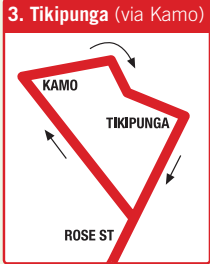

VALID FROM 1 MAY 2015

Kamo & Tikipunga 3 & 3A

Get mobile

Service updates, timetables and route maps all on your mobile.

www.citylinkwhangarei.co.nz

OPERATED BY

9 Te Waiti Place,
PO Box 260,
Whangarei 0110

P: 09 438 7142
F: 09 438 9646

CONTRACTED TO

36 Water Street,
Private Bag 9021,
Whangarei 0148

P: 0800 002 004
P: 09 470 1200
F: 09 470 1202

E: citylink@nrc.govt.nz
www.citylinkwhangarei.co.nz