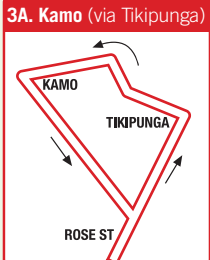

Get mobile

Service updates, timetables and route maps all on your mobile.

www.citylinkwhangarei.co.nz

OPERATED BY

9 Te Waiti Place,
PO Box 260,
Whangarei 0110

P: 09 438 7142
F: 09 438 9646

CONTRACTED TO

36 Water Street,
Private Bag 9021,
Whangarei 0148

P: 0800 002 004
P: 09 470 1200
F: 09 470 1202

E: citylink@nrc.govt.nz
www.citylinkwhangarei.co.nz