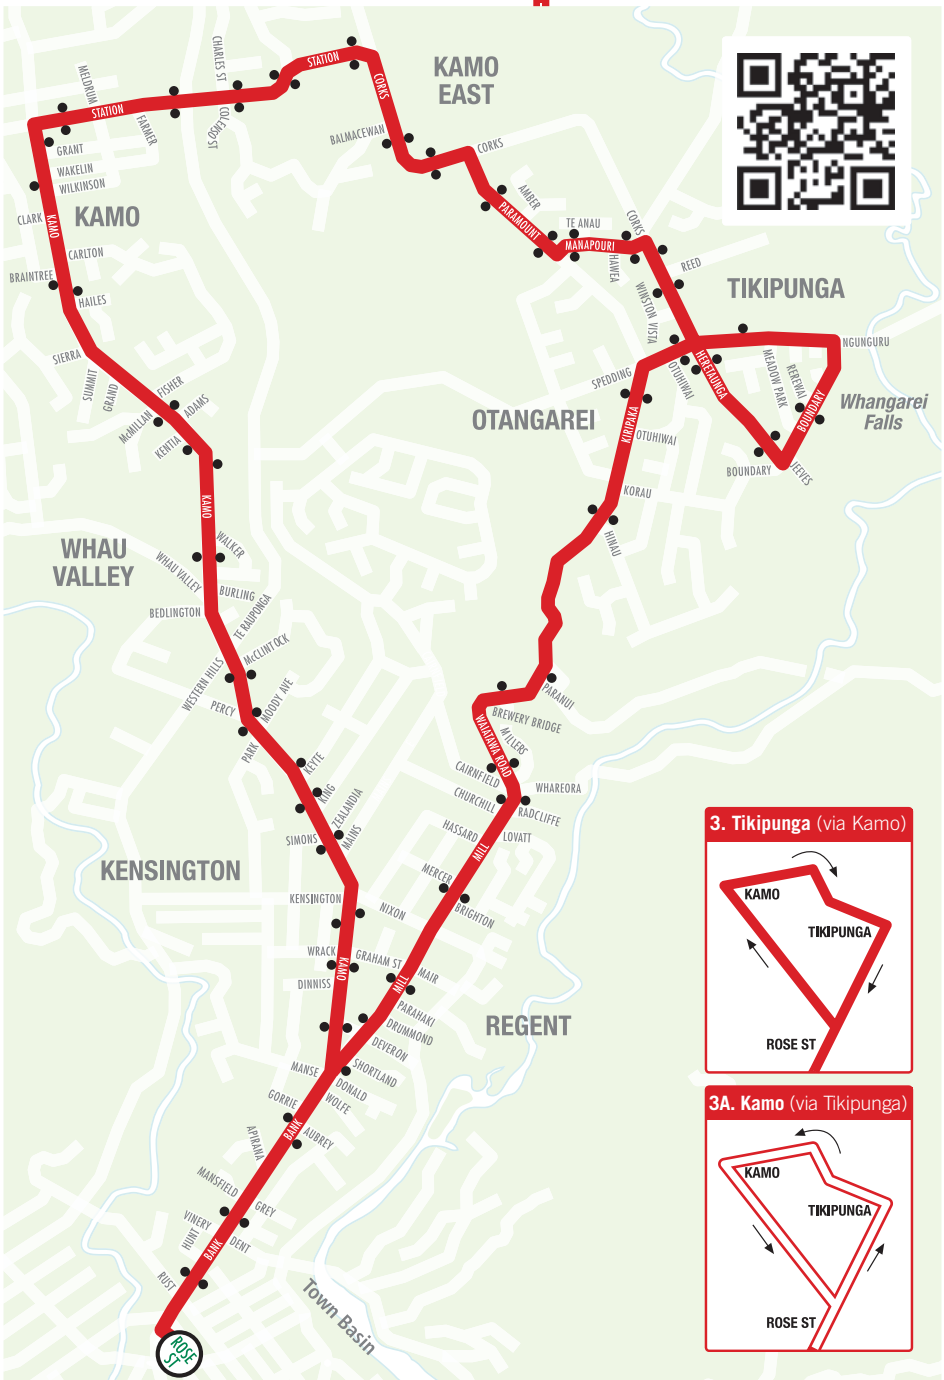

VALID FROM 1 MAY 2015

Kamo & Tikipunga 3 & 3A

Get mobile

Service updates, timetables and route maps all on your mobile.

www.citylinkwhangarei.co.nz

OPERATED BY

9 Te Waiti Place,
PO Box 260,
Whangarei 0110

P: 09 438 7142
F: 09 438 9646

CONTRACTED TO

36 Water Street,
Private Bag 9021,
Whangarei 0148

P: 0800 002 004
P: 09 470 1200
F: 09 470 1202

E: citylink@nrc.govt.nz
www.citylinkwhangarei.co.nz