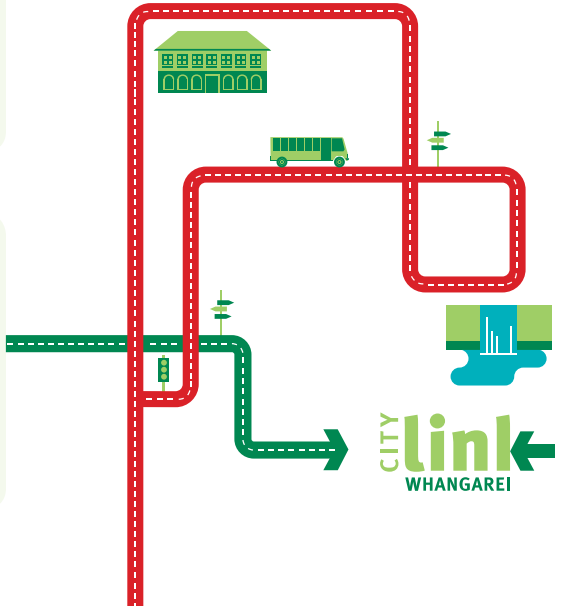

VALID FROM 1 MAY 2015

Kamo & Tikipunga 3 & 3A

Get mobile

Service updates, timetables and route maps all on your mobile.

www.citylinkwhangarei.co.nz

OPERATED BY

9 Te Waiti Place,
PO Box 260,
Whangarei 0110

P: 09 438 7142
F: 09 438 9646

CONTRACTED TO

36 Water Street,
Private Bag 9021,
Whangarei 0148

P: 0800 002 004
P: 09 470 1200
F: 09 470 1202

E: citylink@nrc.govt.nz
www.citylinkwhangarei.co.nz