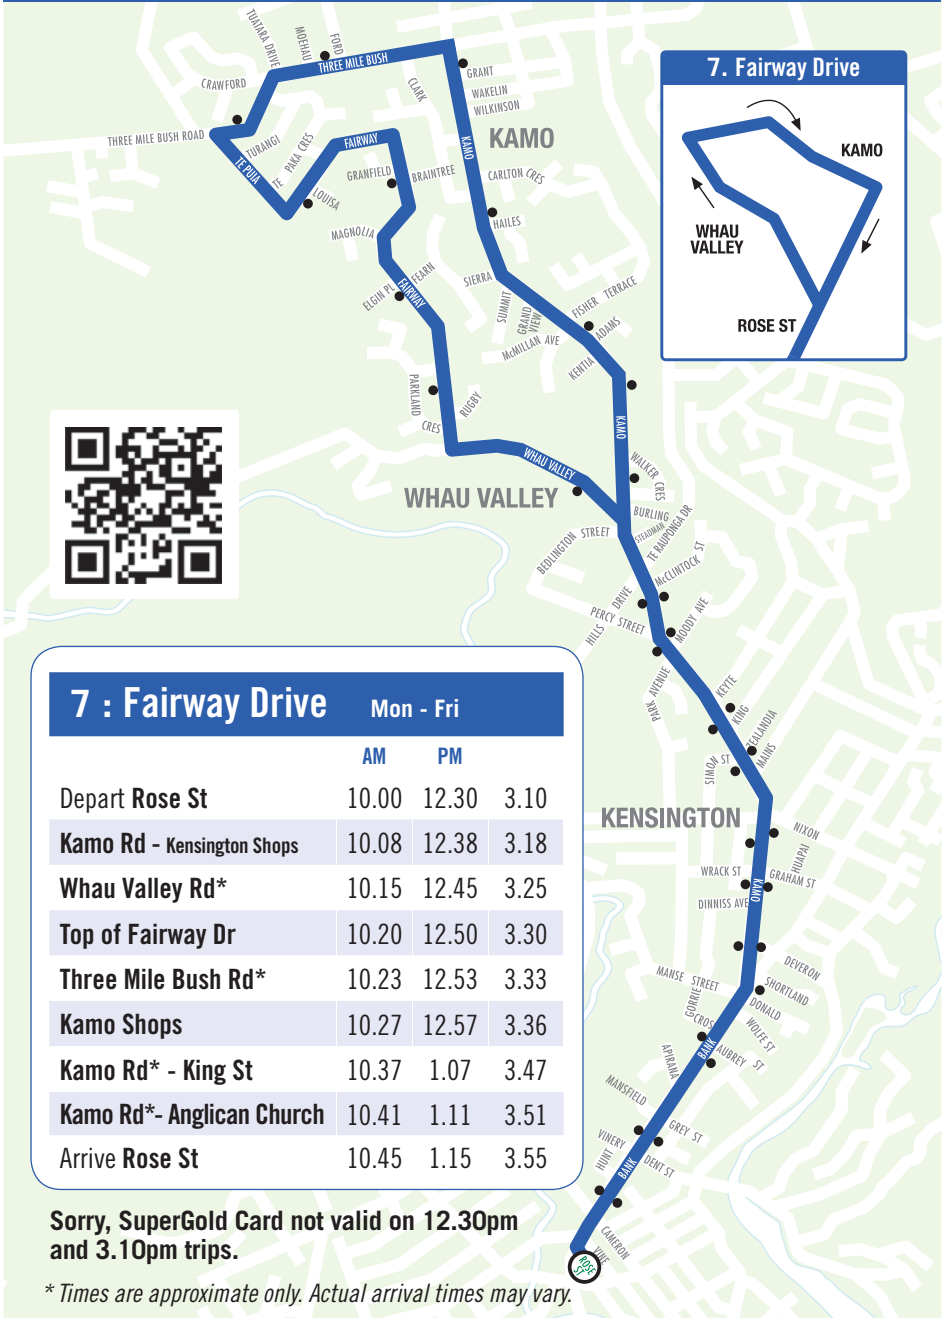

There are no services on Saturday, Sundays or Public Holidays

7 : Fairway Drive

Mon - Fri

	AM	PM	
Depart Rose St	10.00	12.30	3.10
Kamo Rd - Kensington Shops	10.08	12.38	3.18
Whau Valley Rd*	10.15	12.45	3.25
Top of Fairway Dr	10.20	12.50	3.30
Three Mile Bush Rd*	10.23	12.53	3.33
Kamo Shops	10.27	12.57	3.36
Kamo Rd* - King St	10.37	1.07	3.47
Kamo Rd*- Anglican Church	10.41	1.11	3.51
Arrive Rose St	10.45	1.15	3.55

Sorry, SuperGold Card not valid on 12.30pm and 3.10pm trips.

* Times are approximate only. Actual arrival times may vary.

Fairway Drive

7

Get mobile

Service updates, timetables and route maps all on your mobile.

CITYLINK/SNAPPER SMARTCARD

Adult - **\$2.50** per trip

Child - **\$1.60** per trip

(Only NRC issued smartcards receive child concession fare – subject to proof of attendance at a secondary school only). Smartcards can be purchased from the Rose Street Bus Terminus ticket office during opening hours (currently 7.30am to 9.30am and 3.00pm to 5.30pm).

For full conditions of carriage, service updates, route maps, and complete timetables visit:

www.citylinkwhangarei.co.nz

* Times are approximate only.
Actual arrival times may vary.

CITY **link**
WHANGAREI